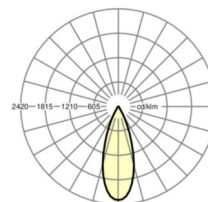

CHARACTERISTICS

Order number	19105504015
EAN number	4020863388714
Commodity code	94051190
Certification mark	IP 20, Protection class I, F, HACCP DIN10500/Food/IFS-application-related suitability/BRC, Indoor, CE
Impact resistance (IK rating)	IK03 (10°C bis 25°C)
Ambient temperatur	ta 10°C to 25°C
Warranty period	5 years

ELECTRICAL ENGINEERING

Controller	Electronic driver (2 pcs.)
System output	69W
Mains voltage	230V/50Hz
Circuit breakers (inrush current)	11 pieces/B10, 17 pieces/B16, 18 pieces/C10, 29 pieces/C16
Energy efficiency class/light source	D

LIGHTING TECHNOLOGY

Placement	LED, Colour rendering/Light colour CRI ≥ 80 / 4000K
Colour tolerance (MacAdam)	3SDCM
Nominal luminous flux	7968lm
LED service life	50000h L80/B10 (Tq 25°C)
Luminaire luminous efficiency	115lm/W
UGR lat./long.	25.5 / 25.5

MECHANICS

Housing colour	silver grey/white aluminium RAL 9006
Dimensions (LxWxDxH)	765mm x 55mm x 201mm
Weight (net)	2.5kg
Swivel and turn area (x/y/z)	+ 90° / 0° / 335°
Type of installation	Mounting rail system installation, Light structure

Dimensions

L	765 mm	Length
B	55 mm	Width
H	201 mm	Height

DEEP-LINK

<https://www.regiolux.de/en/article/19105504015>

Reference	LED 8000lm 840
ηLB	100 %
Φ ↓/↑	100 % / 0 %
UGR lat./long.	25.5 / 25.5